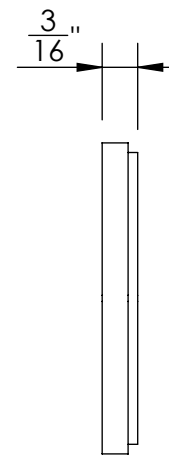

#5 Screws

Merit Metal Products Inc.
242 Valley Road
Warrington, PA 18976
P 215-343-2500 F 215-343-4839

The information contained in this drawing is the sole intellectual property of Merit Metal Products. Any reproduction in part or as a whole without the written permission of Merit Metal Products is prohibited.

Unless Otherwise Specified:
Dimensions are in inches
All dimensions are from edge, theoretical sharp corner, or hole center.

	NAME	DATE
Drawn:	JHR	1/20/15

Comments:

TITLE:
Decorative Oval Bit Key Escutcheon