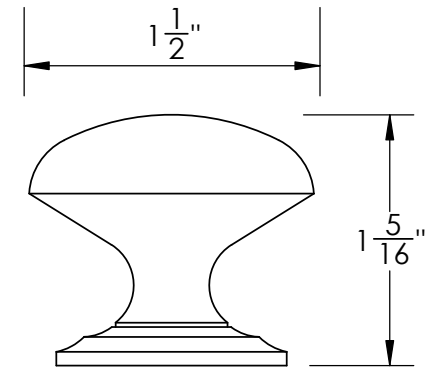

42070-1.5

Merit Metal Products Inc.
242 Valley Road
Warrington, PA 18976
P 215-343-2500 F 215-343-4839

The information contained in this drawing is the sole intellectual property of Merit Metal Products. Any reproduction in part or as a whole without the written permission of Merit Metal Products is prohibited.

Unless Otherwise Specified:

Dimensions are in inches

All dimensions are from edge, theoretical sharp corner, or hole center.

	NAME	DATE
Drawn:	JHR	1/20/15

Comments:

TITLE:
**Warrington Collection
Cabinet Knob**

PART. NO.
**42070-.75   42070-1
42070-1.25   42070-1.5**