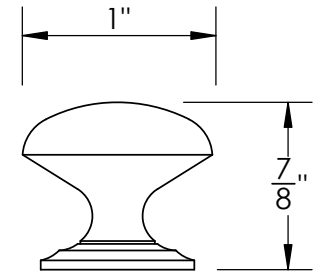

42070-1

Merit Metal Products Inc.
242 Valley Road
Warrington, PA 18976
P 215-343-2500 F 215-343-4839

The information contained in this drawing is the sole intellectual property of Merit Metal Products. Any reproduction in part or as a whole without the written permission of Merit Metal Products is prohibited.

Unless Otherwise Specified:

Dimensions are in inches

All dimensions are from edge, theoretical sharp corner, or hole center.

	NAME	DATE
Drawn:	JHR	1/20/15

Comments:

TITLE:
**Warrington Collection
Cabinet Knob**

PART. NO.
**42070-.75   42070-1
42070-1.25   42070-1.5**