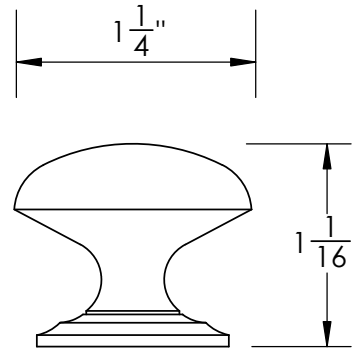

42070-1.25